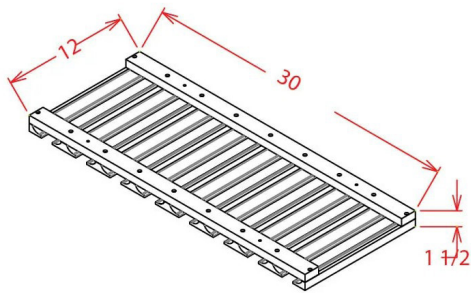

Wall Cabinet

Glass Rack

GH3012

30" wide
8 Rail Openings
Matching Color Finish