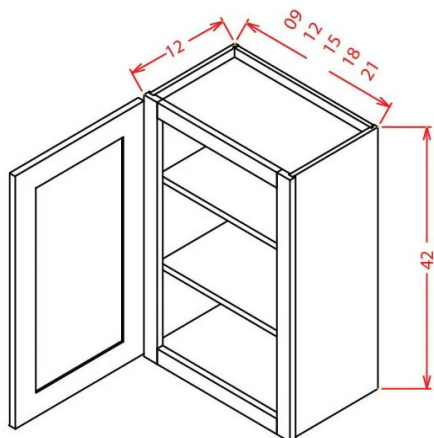

Gila cabinets collection features dimensions that adhere to 3" increments, offering a range of 9" to 36" in width for both regular Base Cabinets and Wall Cabinets. Height and depth usually come in standard (and unlisted) sizes. Other non-standard or special dimensions are either fully listed or unspecified.

---

One door

W0936, W1236, W1536, W1836, W2136

36" High  
12" Deep  
2 adjustable shelves

\*PLEASE CALL FIRST\* All specifications are subject to change without notice. All images are for reference only. To ensure the highest satisfaction, we strongly recommend you view an actual sample for product style and construction.

## Wall Cabinet

Two doors

W2436, W2736, W3036, W3336, W3636

36" High  
12" Deep  
2 adjustable shelves

---

One door

W0942, W1242, W1542, W1842, W2142

42" High  
12" Deep  
3 adjustable shelves

---

Two doors

W2442, W2742, W3042, W3342, W3642

42" High  
12" Deep  
3 adjustable shelves

\*PLEASE CALL FIRST\* All specifications are subject to change without notice. All images are for reference only. To ensure the highest satisfaction, we strongly recommend you view an actual sample for product style and construction.