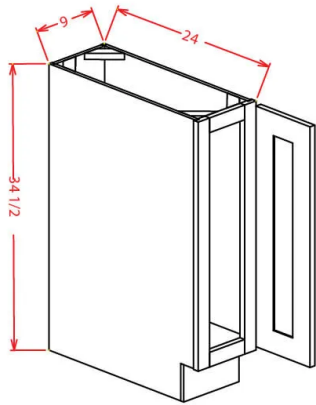

Base Cabinets

B09

34 1/2" High
24" Deep