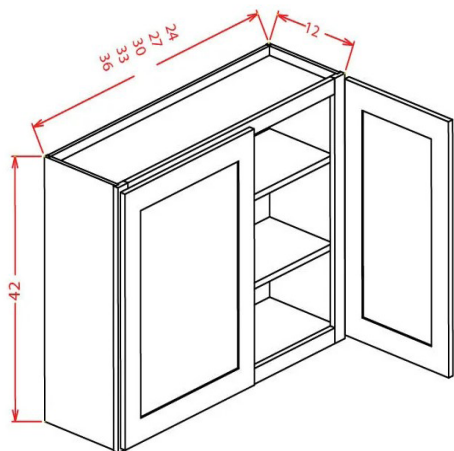

---

One door

W0936, W1236, W1536, W1836, W2136

36" High  
12" Deep  
2 adjustable shelves

\*PLEASE CALL FIRST\* All specifications are subject to change without notice. All images are for reference only. To ensure the highest satisfaction, we strongly recommend you view an actual sample for product style and construction.

## Wall Cabinet

Two doors

W2436, W2736, W3036, W3336, W3636

36" High  
12" Deep  
2 adjustable shelves

---

One door

W0942, W1242, W1542, W1842, W2142

42" High  
12" Deep  
3 adjustable shelves

---

Two doors

W2442, W2742, W3042, W3342, W3642

42" High  
12" Deep  
3 adjustable shelves

\*PLEASE CALL FIRST\* All specifications are subject to change without notice. All images are for reference only. To ensure the highest satisfaction, we strongly recommend you view an actual sample for product style and construction.