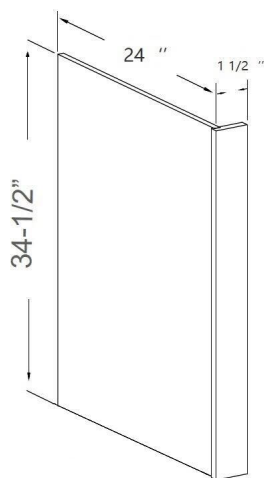

## Refrigerator panel

RF1.5

1-1/2W x 96H x 3/4D

PNL2496H

24W x 96H x 1/2D

\*Refrigerator panel is RF1.5 + PNL2496H  
Matching Color on All Sides & Surfaces

## Dishwasher panel

DWP

24W x 34-1/2H x 1-1/2D

1-1/2" Return Filler  
5/8" Thick Panel  
Matching Color on Filler

\*PLEASE CALL FIRST\* All specifications are subject to change without notice. All images are for reference only. To ensure the highest satisfaction, we strongly recommend you view an actual sample for product style and construction.