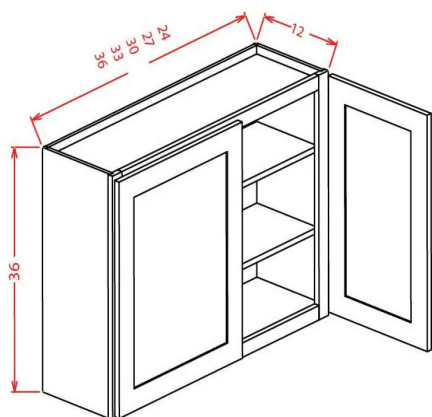

Wall Cabinet

Two doors

W2436, W2736, W3036, W3336, W3636

36" High
12" Deep
2 adjustable shelves