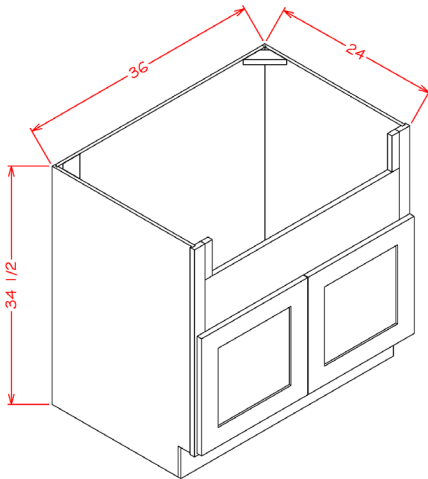

# Base Cabinets

BLS33, BLS36

Bi-folding Door: 7-1/2"W, 10-1/2"W x 29-1/4"H

Wooden Kidney-Shaped Susans

Three Drawers

DB12, DB15, DB18, DB21, DB24, DB27,  
DB30, DB36

1 Small Drawer  
2 Large Drawers

Two Drawers

# Base Cabinet

Sink Base -Two doors, No Drawer

SB33, SB36,  
SB42 (Only in #2 Seamless White)

34 1/2" High  
24" Deep  
No shelf

Sink Base -Two doors, No Drawer

SB36-FS

34 1/2" High  
24" Deep  
No shelf  
Door is 19" high

Blind Corner - One door, No Drawer

BBC36/39, BBC39/42, BBC43/48

34 1/2" High  
24" Deep

	Opening	Box Size	Fit space
BBC36/39	8 13/16"	31"	39"
BBC39/42	11 13/16"	34"	42"
BBC43/48	14 13/16"	42"	45"~ 48"

\*PLEASE CALL FIRST\* All specifications are subject to change without notice. All images are for reference only. To ensure the highest satisfaction, we strongly recommend you view an actual sample for product style and construction.