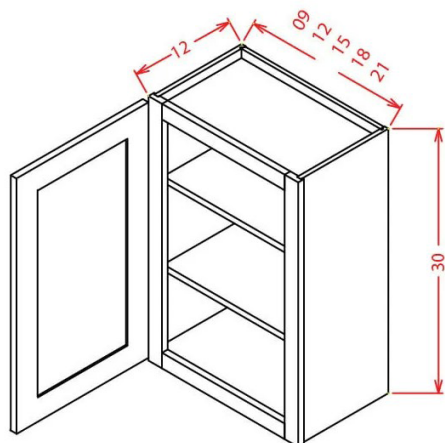

Wall Cabinet

One door

W0930, W1230, W1530, W1830, W2130

30" High
12" Deep
2 adjustable shelves