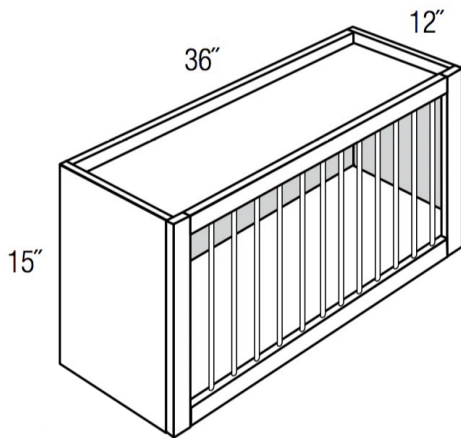

Plate Rack

WR3015

30" wide
Matching Color Finish