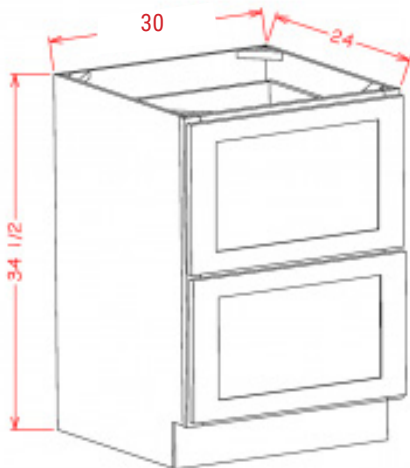

B42 (Only in #2 Seamless White)

34 1/2" High  
24" Deep  
1 adjustable shelf

\*PLEASE CALL FIRST\* All specifications are subject to change without notice. All images are for reference only. To ensure the highest satisfaction, we strongly recommend you view an actual sample for product style and construction.

# Base Cabinets

BLS33, BLS36

Bi-folding Door: 7-1/2"W, 10-1/2"W x 29-1/4"H

Wooden Kidney-Shaped Susans

Three Drawers

DB12, DB15, DB18, DB21, DB24, DB27,  
DB30, DB36

1 Small Drawer  
2 Large Drawers

Two Drawers