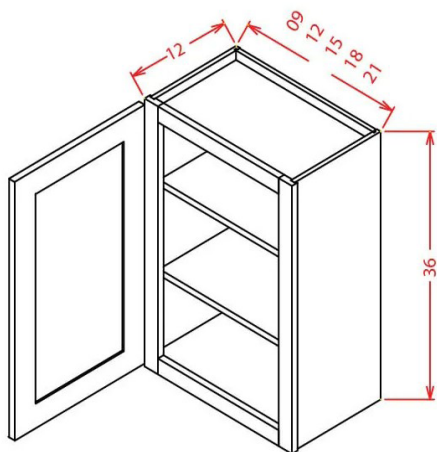

Blind Corner - One door, No Drawer

BBC36/39, BBC39/42, BBC43/48

34 1/2" High  
24" Deep

	Opening	Box Size	Fit space
BBC36/39	8 13/16"	31"	39"
BBC39/42	11 13/16"	34"	42"
BBC43/48	14 13/16"	42"	45"~ 48"

\*PLEASE CALL FIRST\* All specifications are subject to change without notice. All images are for reference only. To ensure the highest satisfaction, we strongly recommend you view an actual sample for product style and construction.

# Wall Cabinet

One door

W0930, W1230, W1530, W1830, W2130

30" High  
12" Deep  
2 adjustable shelves

---

Two doors

W2430, W2730, W3030, W3330, W3630

30" High  
12" Deep  
2 adjustable shelves

---

One door

W0936, W1236, W1536, W1836, W2136

36" High  
12" Deep  
2 adjustable shelves

\*PLEASE CALL FIRST\* All specifications are subject to change without notice. All images are for reference only. To ensure the highest satisfaction, we strongly recommend you view an actual sample for product style and construction.