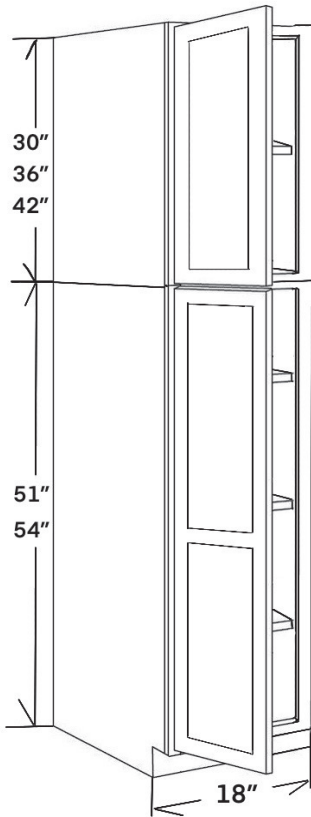

Pantry

One Doors

Pantry	81", 84"H	87", 90"H	93", 96"H
Wall Unit	UT1830	UT1836	UT1842

+

Base Unit	UT1851, UT1854

24" Deep