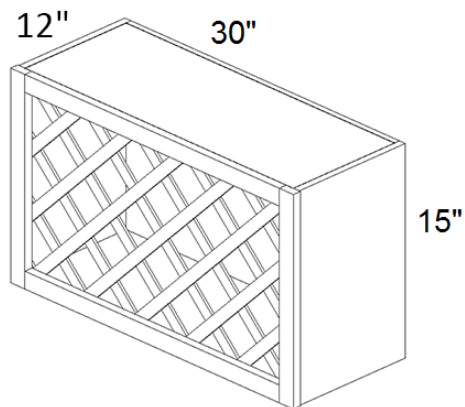

Wine Rack

WR3015

15' High
12" Deep

PLEASE CALL FIRST All specifications are subject to change without notice. All images are for reference only. To ensure the highest satisfaction, we strongly recommend you view an actual sample for product style and construction.