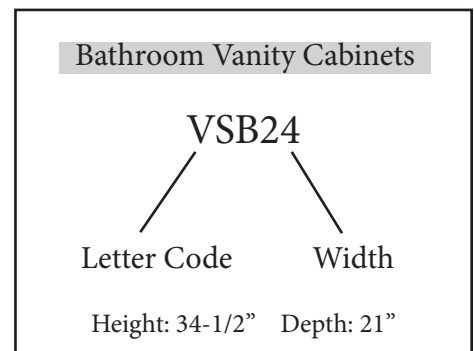

Gila cabinets collection features dimensions that adhere to 3" increments, offering a range of 9" to 36" in width for both regular Base Cabinets and Wall Cabinets. Height and depth usually come in standard (and unlisted) sizes. Other non-standard or special dimensions are either fully listed or unspecified.