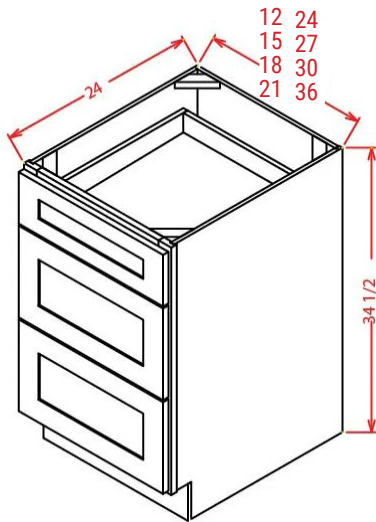

# Base Cabinets

One door, One drawer

B12, B15, B18, B21

34 1/2" High  
24" Deep  
1 adjustable shelf

Two doors, One Drawer

B24, B27, B30, B33, B36

34 1/2" High  
24" Deep  
1 adjustable shelf

Two doors, Two Drawers

B42 (Only in #2 Seamless White)

34 1/2" High  
24" Deep  
1 adjustable shelf

\*PLEASE CALL FIRST\* All specifications are subject to change without notice. All images are for reference only. To ensure the highest satisfaction, we strongly recommend you view an actual sample for product style and construction.

# Base Cabinets

BLS33, BLS36

Bi-folding Door: 7-1/2"W, 10-1/2"W x 29-1/4"H

Wooden Kidney-Shaped Susans

Three Drawers

DB12, DB15, DB18, DB21, DB24, DB27,  
DB30, DB36

1 Small Drawer  
2 Large Drawers

Two Drawers