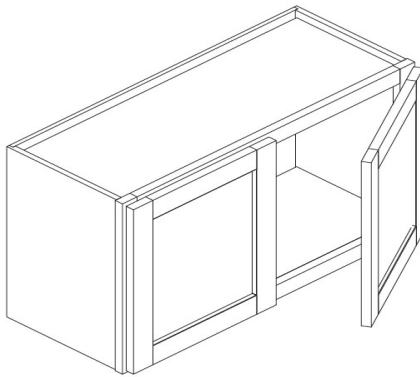

# Wall Cabinet

Stackables - One door (Only in #2 Seamless White)

W1215, W1515, W1815, W2115  
W1218, W1518, W1818, W2118

15", 18" High  
12" Deep  
No shelves

---

Stackables - Two doors (Only in #2 Seamless White)