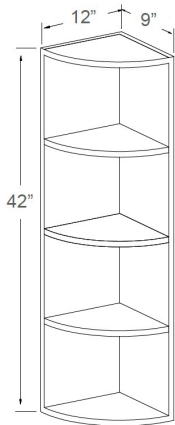

Wall Cabinet

End Shelf

WES0942

42" High
09" Deep
3 adjustable shelves