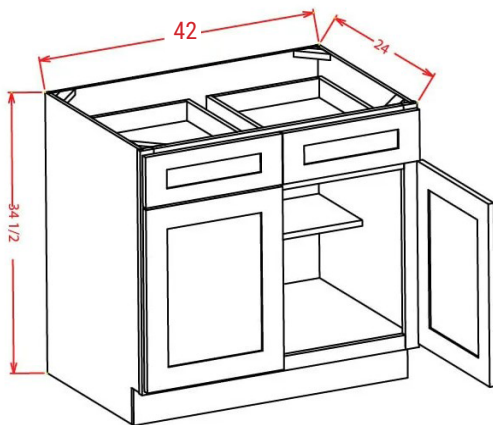

## BES09 - Base End Shelf

34 1/2" High  
24" Deep  
3 Shelves

\*PLEASE CALL FIRST\* All specifications are subject to change without notice. All images are for reference only. To ensure the highest satisfaction, we strongly recommend you view an actual sample for product style and construction.

# Base Cabinets

One door, One drawer

B12, B15, B18, B21

34 1/2" High  
24" Deep  
1 adjustable shelf

Two doors, One Drawer

B24, B27, B30, B33, B36

34 1/2" High  
24" Deep  
1 adjustable shelf

Two doors, Two Drawers

B42 (Only in #2 Seamless White)

34 1/2" High  
24" Deep  
1 adjustable shelf

\*PLEASE CALL FIRST\* All specifications are subject to change without notice. All images are for reference only. To ensure the highest satisfaction, we strongly recommend you view an actual sample for product style and construction.