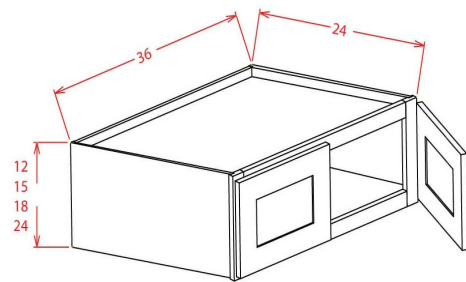

Two doors

W361224, W361524, W361824, W362124, W362424

12", 15", 18", 21", 24" High
24" Deep
No shelves