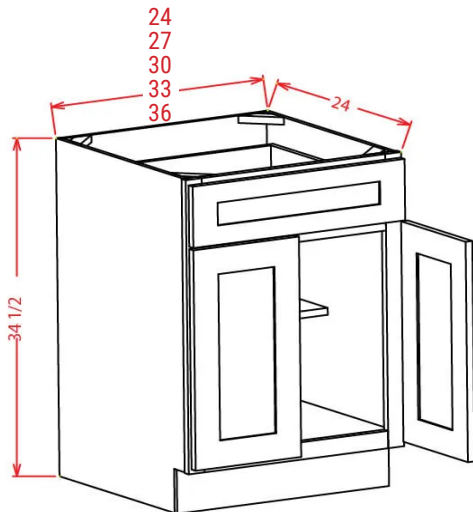

## BES09 - Base End Shelf

34 1/2" High  
24" Deep  
3 Shelves

\*PLEASE CALL FIRST\* All specifications are subject to change without notice. All images are for reference only. To ensure the highest satisfaction, we strongly recommend you view an actual sample for product style and construction.

# Base Cabinets

One door, One drawer

B12, B15, B18, B21

34 1/2" High  
24" Deep  
1 adjustable shelf

Two doors, One Drawer

B24, B27, B30, B33, B36

34 1/2" High  
24" Deep  
1 adjustable shelf

Two doors, Two Drawers

B42 (Only in #2 Seamless White)

34 1/2" High  
24" Deep  
1 adjustable shelf

\*PLEASE CALL FIRST\* All specifications are subject to change without notice. All images are for reference only. To ensure the highest satisfaction, we strongly recommend you view an actual sample for product style and construction.