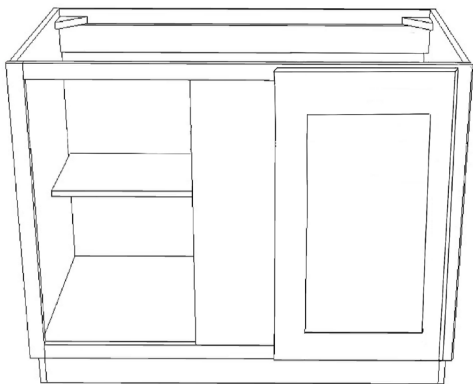

# Base Cabinet

Sink Base -Two doors, No Drawer

SB33, SB36,  
SB42 (Only in #2 Seamless White)

34 1/2" High  
24" Deep  
No shelf

Sink Base -Two doors, No Drawer

SB36-FS

34 1/2" High  
24" Deep  
No shelf  
Door is 19" high

Blind Corner - One door, No Drawer

BBC36/39, BBC39/42, BBC43/48

34 1/2" High  
24" Deep

	Opening	Box Size	Fit space
BBC36/39	8 13/16"	31"	39"
BBC39/42	11 13/16"	34"	42"
BBC43/48	14 13/16"	42"	45"~ 48"

\*PLEASE CALL FIRST\* All specifications are subject to change without notice. All images are for reference only. To ensure the highest satisfaction, we strongly recommend you view an actual sample for product style and construction.