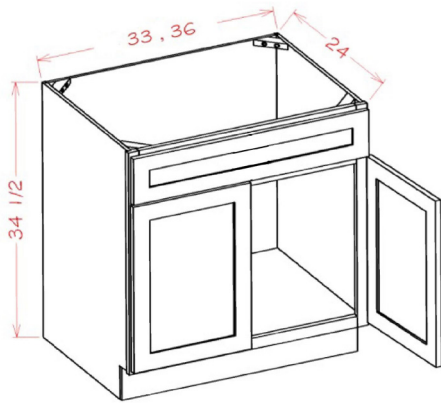

Base Cabinet

Sink Base -Two doors, No Drawer

SB33, SB36,
SB42 (Only in #2 Seamless White)

34 1/2" High
24" Deep
No shelf