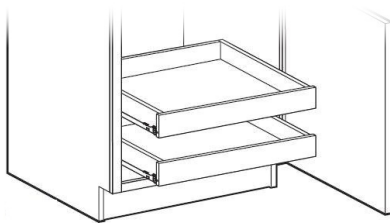

RD18, RD21, RD24, RD27, RD30,
RD33, RD36

PLEASE CALL FIRST All specifications are subject to change without notice. All images are for reference only. To ensure the highest satisfaction, we strongly recommend you view an actual sample for product style and construction.