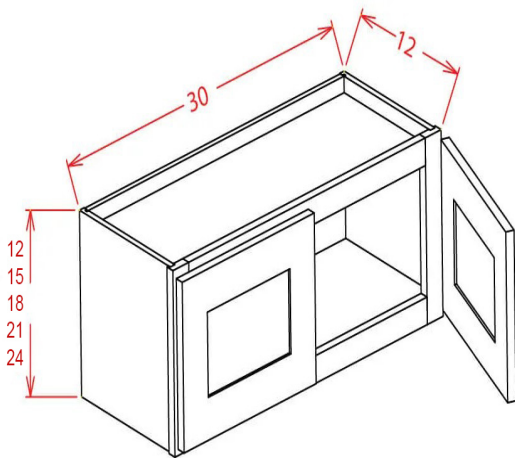

---

Two doors

W2442, W2742, W3042, W3342, W3642

42" High  
12" Deep  
3 adjustable shelves

\*PLEASE CALL FIRST\* All specifications are subject to change without notice. All images are for reference only. To ensure the highest satisfaction, we strongly recommend you view an actual sample for product style and construction.

## Wall Cabinet

Two doors - 42" wide (Only in #2 Seamless White)

W4230, W4236, W4242

30", 36", 42" High  
12" Deep  
30" or 36" 2 adjustable shelves  
42" 3 adjustable shelves

---

One door

WDC2430, WDC2436, WDC2442

30", 36", 42" High  
12" Deep  
30" or 36" 2 adjustable shelves  
42" 3 adjustable shelves

---

Two doors

W3012, W3015, W3018, W3021, W3024

12", 15", 18", 21", 24" High  
12" Deep  
No shelves

\*PLEASE CALL FIRST\* All specifications are subject to change without notice. All images are for reference only. To ensure the highest satisfaction, we strongly recommend you view an actual sample for product style and construction.