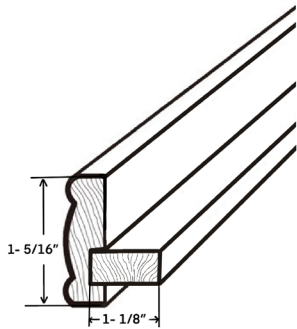

ACCESSORIES

PNL4896H

48W x 96H x 1/4D

Matching Color on All Sides & Surfaces

LM8

96L

SM8

1H x 3/8D x 96L

PLEASE CALL FIRST All specifications are subject to change without notice. All images are for reference only. To ensure the highest satisfaction, we strongly recommend you view an actual sample for product style and construction.