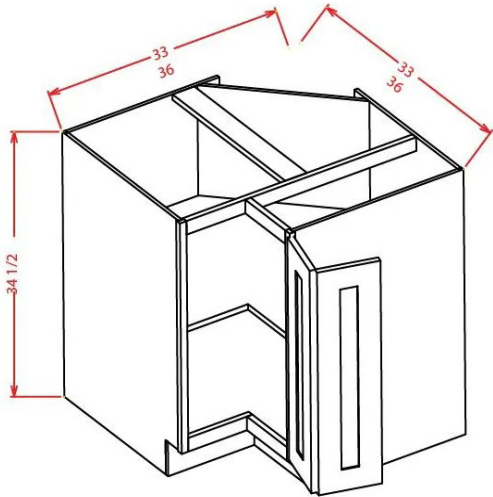

Base Cabinets

BLS33, BLS36

Bi-folding Door: 7-1/2"W, 10-1/2"W x 29-1/4"H

Wooden Kidney-Shaped Susans