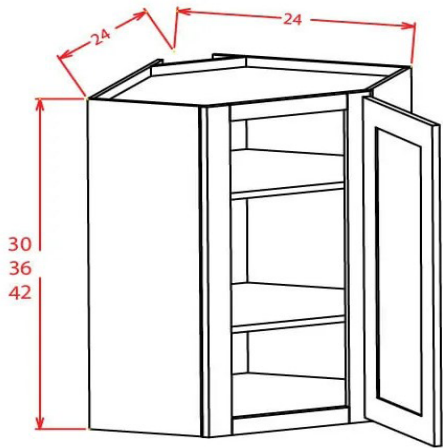

---

Two doors

W2442, W2742, W3042, W3342, W3642

42" High  
12" Deep  
3 adjustable shelves

\*PLEASE CALL FIRST\* All specifications are subject to change without notice. All images are for reference only. To ensure the highest satisfaction, we strongly recommend you view an actual sample for product style and construction.

## Wall Cabinet

Two doors - 42" wide (Only in #2 Seamless White)

W4230, W4236, W4242

30", 36", 42" High  
12" Deep  
30" or 36" 2 adjustable shelves  
42" 3 adjustable shelves

---

One door

WDC2430, WDC2436, WDC2442

30", 36", 42" High  
12" Deep  
30" or 36" 2 adjustable shelves  
42" 3 adjustable shelves

---

Two doors

W3012, W3015, W3018, W3021, W3024

12", 15", 18", 21", 24" High  
12" Deep  
No shelves

\*PLEASE CALL FIRST\* All specifications are subject to change without notice. All images are for reference only. To ensure the highest satisfaction, we strongly recommend you view an actual sample for product style and construction.