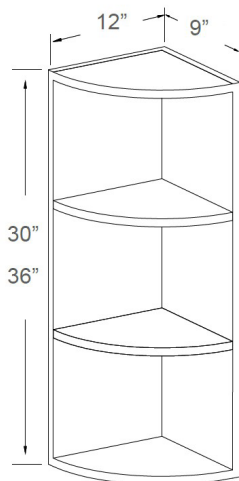

## B09

34 1/2" High  
24" Deep

---

---

# Wall Cabinet

Stackables - One door (Only in #2 Seamless White)

W1215, W1515, W1815, W2115  
W1218, W1518, W1818, W2118

15", 18" High  
12" Deep  
No shelves

---

Stackables - Two doors (Only in #2 Seamless White)

W2415, W2715, W3315  
W2418, W2718, W3318

15", 18" High  
12" Deep  
No shelves

---

End Shelf

WES0930, WES0936

30", 36" High  
09" Deep  
2 adjustable shelves

\*PLEASE CALL FIRST\* All specifications are subject to change without notice. All images are for reference only. To ensure the highest satisfaction, we strongly recommend you view an actual sample for product style and construction.