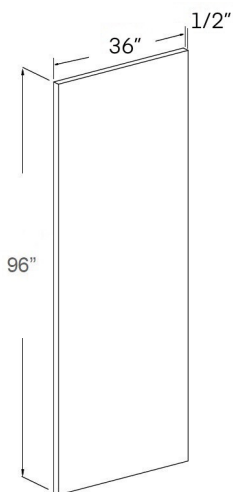

PNL3696H

36W x 96H x 1/4D

Matching Color on All Sides & Surfaces

PLEASE CALL FIRST All specifications are subject to change without notice. All images are for reference only. To ensure the highest satisfaction, we strongly recommend you view an actual sample for product style and construction.