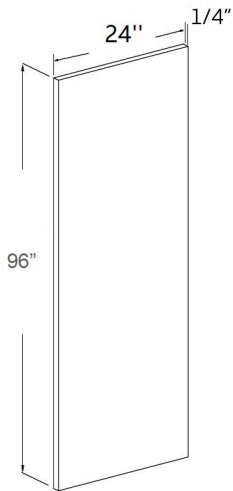

ACCESSORIES

SK2496

24W x 96H x 1/4D

*Side finished Skin

Matching Color on All Sides & Surfaces