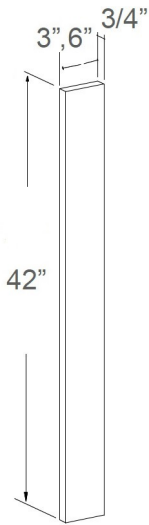

## VC30L, VC36L, VC42L

Door on Right  
1 Door for 30", 2 Doors for 36", 42"  
2 Drawers on Left  
No Shelf

---

---

## VSDB48

6 Drawers on each side  
No Shelf

---

---

## WF3, WF6

WF3: 3W x 42H x 3/4D  
WF6: 6W x 42H x 3/4D