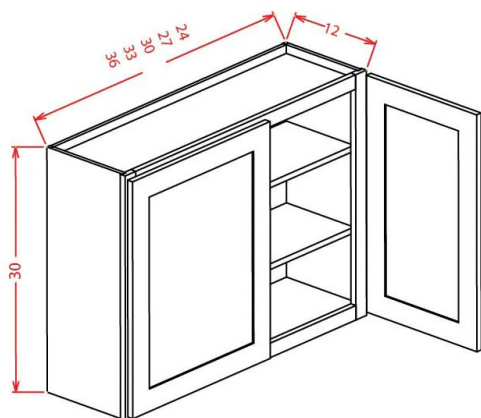

Blind Corner - One door, No Drawer

BBC36/39, BBC39/42, BBC43/48

34 1/2" High  
24" Deep

	Opening	Box Size	Fit space
BBC36/39	8 13/16"	31"	39"
BBC39/42	11 13/16"	34"	42"
BBC43/48	14 13/16"	42"	45"~ 48"

\*PLEASE CALL FIRST\* All specifications are subject to change without notice. All images are for reference only. To ensure the highest satisfaction, we strongly recommend you view an actual sample for product style and construction.

# Wall Cabinet

One door

W0930, W1230, W1530, W1830, W2130

30" High  
12" Deep  
2 adjustable shelves

---

Two doors

W2430, W2730, W3030, W3330, W3630

30" High  
12" Deep  
2 adjustable shelves

---

One door

W0936, W1236, W1536, W1836, W2136

36" High  
12" Deep  
2 adjustable shelves

\*PLEASE CALL FIRST\* All specifications are subject to change without notice. All images are for reference only. To ensure the highest satisfaction, we strongly recommend you view an actual sample for product style and construction.