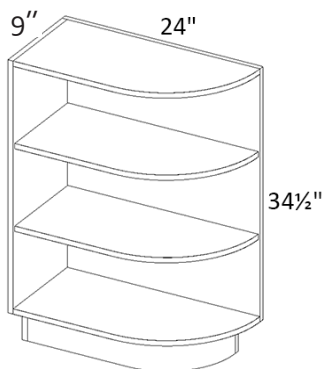

Gila cabinets collection features dimensions that adhere to 3" increments, offering a range of 9" to 36" in width for both regular Base Cabinets and Wall Cabinets. Height and depth usually come in standard (and unlisted) sizes. Other non-standard or special dimensions are either fully listed or unspecified.

## B09

34 1/2" High  
24" Deep

---

---

## BES09 - Base End Shelf

34 1/2" High  
24" Deep  
3 Shelves

\*PLEASE CALL FIRST\* All specifications are subject to change without notice. All images are for reference only. To ensure the highest satisfaction, we strongly recommend you view an actual sample for product style and construction.