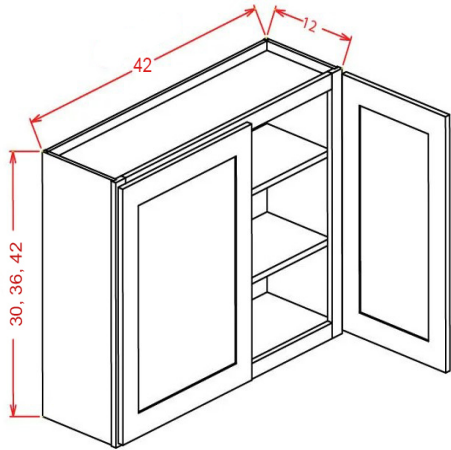

Wall Cabinet

Two doors - 42" wide (Only in #2 Seamless White)

W4230, W4236, W4242

30", 36", 42" High
12" Deep
30" or 36" 2 adjustable shelves
42" 3 adjustable shelves