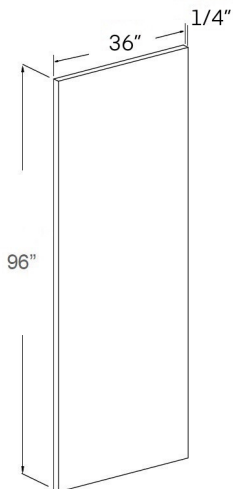

PNL3696Q

36W x 96H x 1/4D

*Island panel

Matching Color on All Sides & Surfaces