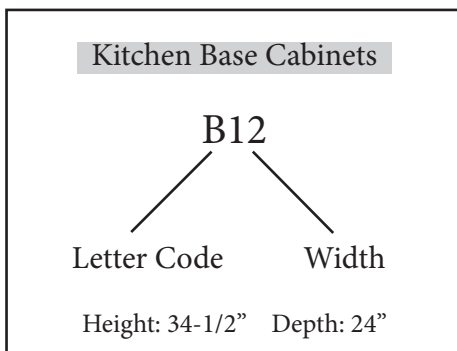

Gila cabinets collection features dimensions that adhere to 3" increments, offering a range of 9" to 36" in width for both regular Base Cabinets and Wall Cabinets. Height and depth usually come in standard (and unlisted) sizes. Other non-standard or special dimensions are either fully listed or unspecified.