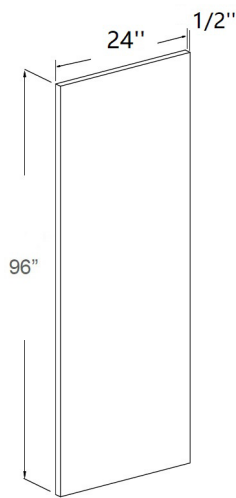

## WF3, WF6

WF3: 3W x 42H x 3/4D  
WF6: 6W x 42H x 3/4D

## Refrigerator panel

RF1.5

1-1/2W x 96H x 3/4D

PNL2496H

24W x 96H x 1/2D

\*Refrigerator panel is RF1.5 + PNL2496H  
Matching Color on All Sides & Surfaces

## Dishwasher panel

DWP

24W x 34-1/2H x 1-1/2D

1-1/2" Return Filler  
5/8" Thick Panel  
Matching Color on Filler

\*PLEASE CALL FIRST\* All specifications are subject to change without notice. All images are for reference only. To ensure the highest satisfaction, we strongly recommend you view an actual sample for product style and construction.