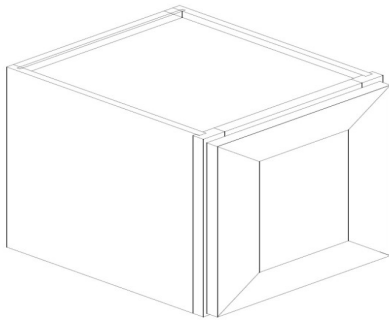

Wall Cabinet

Stackables - One door (Only in #2 Seamless White)

W1215, W1515, W1815, W2115
W1218, W1518, W1818, W2118

15", 18" High
12" Deep
No shelves