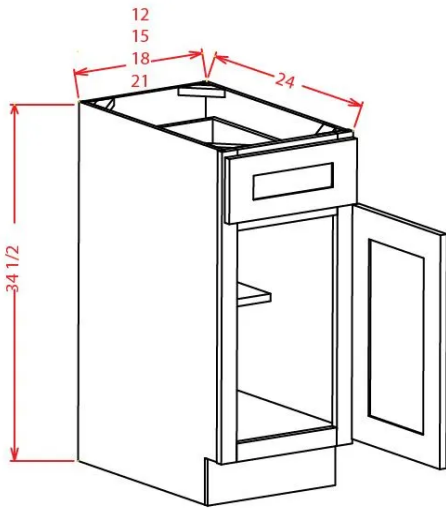

Base Cabinets

One door, One drawer

B12, B15, B18, B21

34 1/2" High
24" Deep
1 adjustable shelf