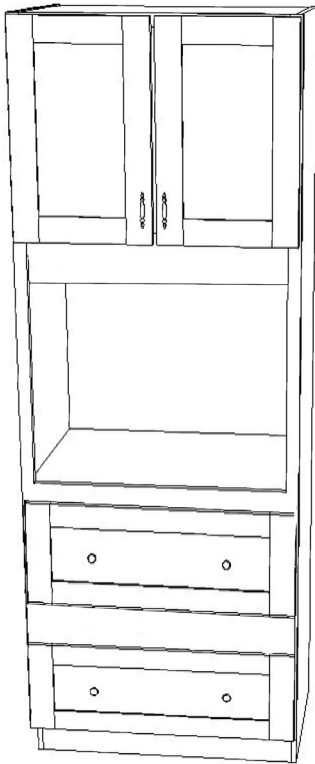

Oven Cabinet

OV3184, OV3190, OV3193, OV3196

84", 90", 96 High
31" Wide
24" Deep
29 3/4" Oven Opening

Roll out Drawer