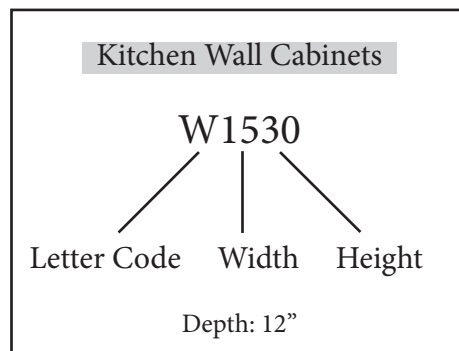

Gila cabinets collection features dimensions that adhere to 3" increments, offering a range of 9" to 36" in width for both regular Base Cabinets and Wall Cabinets. Height and depth usually come in standard (and unlisted) sizes. Other non-standard or special dimensions are either fully listed or unspecified.